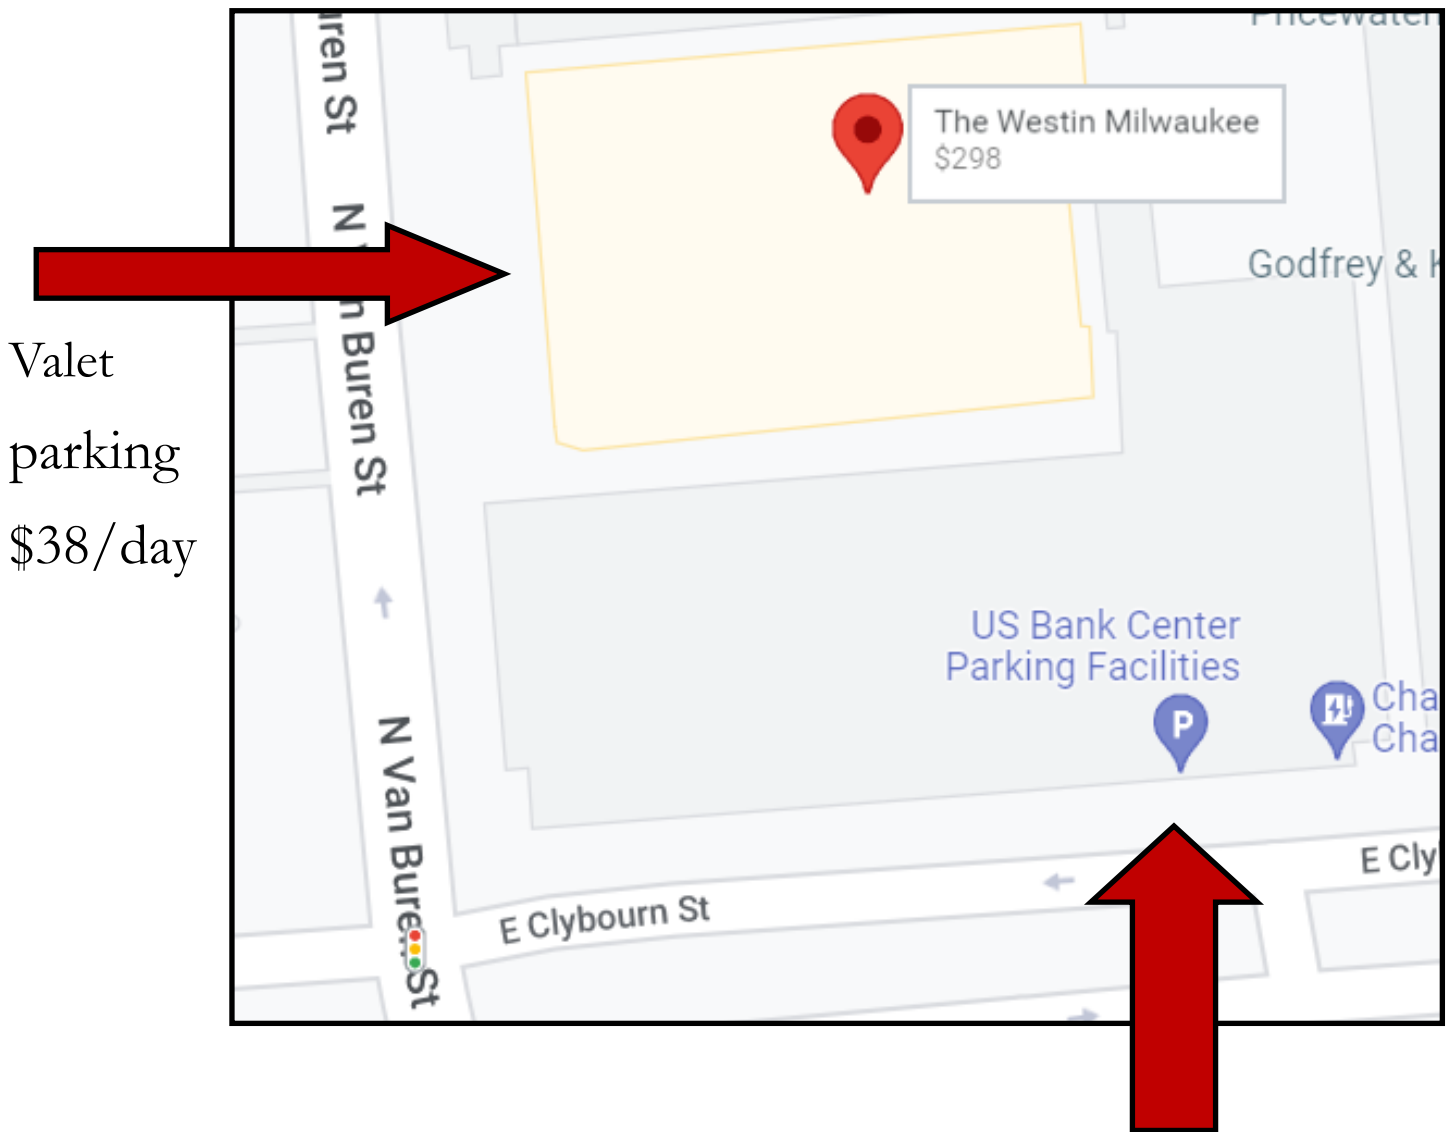

The Westin Milwaukee

550 N. Van Buren Street

Milwaukee, WI 53202

Valet or self park options available. See red arrows below for access locations & rates. Street parking is available.

Valet
parking
\$38/day

Self-park
\$25/day

Italian Community Center

631 E. Chicago Street

Milwaukee, WI 53202

Free parking access off Jackson Street (see red arrow below).